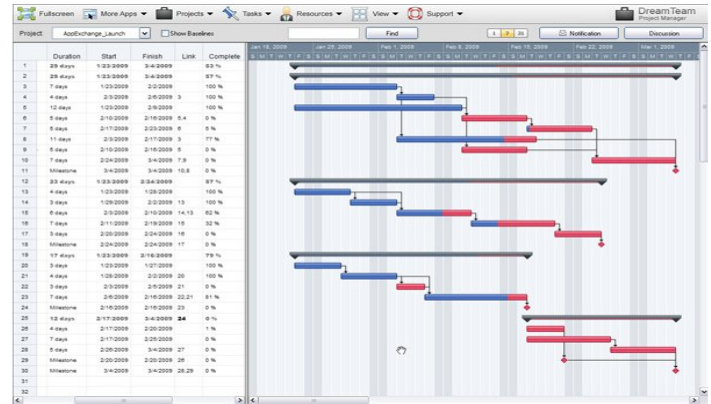

LaunchPad Apps

Project & Portfolio Management

The DreamTeam Project Manager offers enterprise grade project management for Azure. It's highly visual approach is ideal for professionals that require advanced project features including: Rich Gantt charts, timesheets, expense reporting, resource allocation, advanced portfolio reporting and a host of other best-in-class capabilities. With Microsoft Project import, DreamTeam enables you to easily migrate projects to collaborative LaunchPad Workspaces.