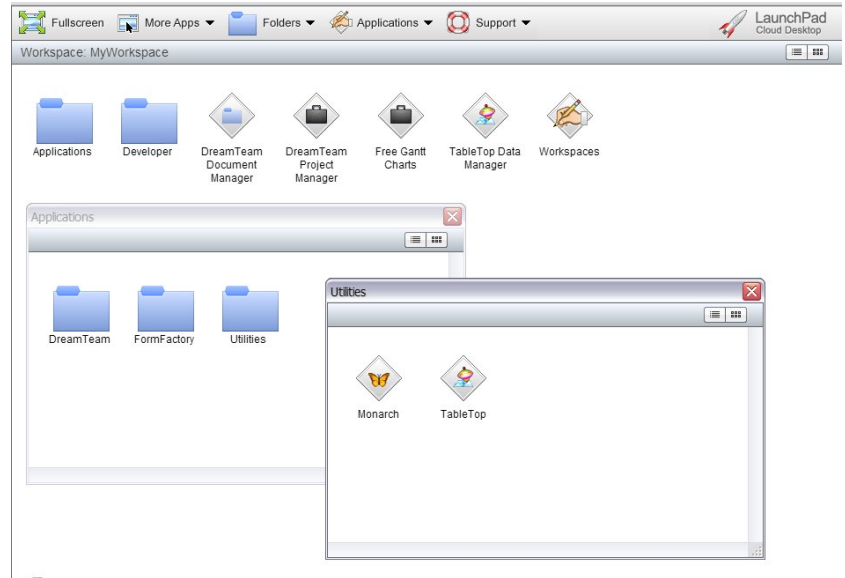

Turn your website into a SaaS destination

Integrate your brand with DreamFactory's teamware for Azure™. Simply add our free LaunchPad partner widget to any web page and allow users to launch our robust SaaS applications from your website.

Promote SaaS on Azure and get closer to your customer, everyday.

Get in the SaaS game instantly by adding LaunchPad to your website.

Launch our free Project Management application, free trials, and paid SaaS products from your website to develop registered subscribers.

Wrap our powerful applications with your brand and dramatically increase the frequency of visits to your site.

Get the best SaaS margins by exploiting Azures low cost structure and DreamFactory's partner friendly architecture.

Maintain a direct relationship with your customers

Why send your hard-earned customers to someone else's website? With our Velocity VAR and Referral programs your customers will spend more time on your site leveraging free and subscription based SaaS apps.

Our VAR program even enables partners to brand the in-product experience with configurable menus to highlight your unique support and training services.

Program Features:

- Great partner margins
- Free Project Management app
- Partner branding
- Self-service trials & upsells from partner website