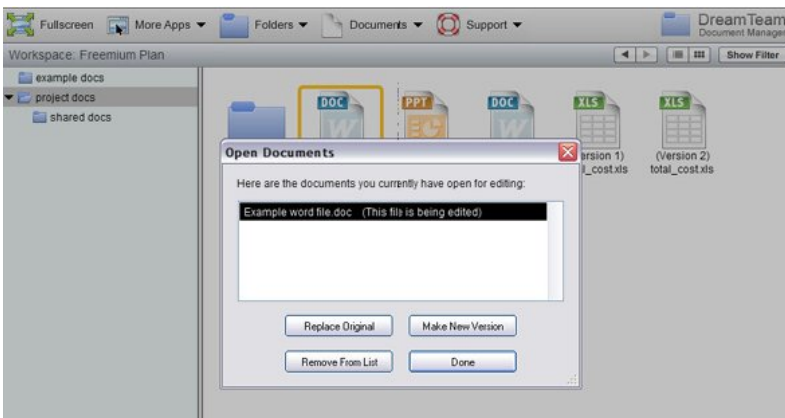

Enterprise document collaboration

DreamTeam's Document Manager allows users to store and share documents securely in LaunchPad Workspaces. Manage and launch documents in a familiar desktop paradigm. Capabilities include versioning, desktop sync, and double click launch of virtual files using desktop applications.