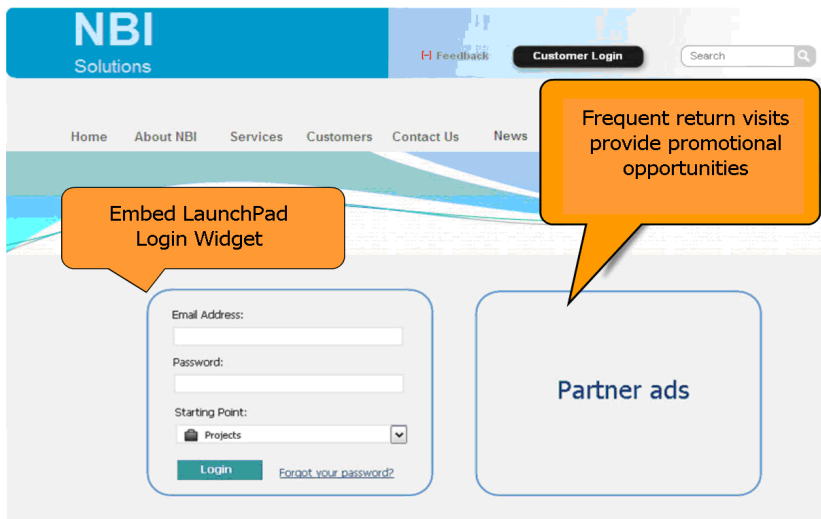

Turn your website into a SaaS destination

Integrate your brand with DreamFactory's teamware for Azure™. Simply add our free LaunchPad partner widget to any web page and allow users to launch our robust SaaS applications from your website.

Promote SaaS on Azure and get closer to your customer, everyday.

Get in the SaaS game instantly by adding LaunchPad to your website.

Launch our free Project Management application, free trials, and paid SaaS products from your website to develop registered subscribers.

Wrap our powerful applications with your brand and dramatically increase the frequency of visits to your site.

Get the best SaaS margins by exploiting Azures low cost structure and DreamFactory's partner friendly architecture.

Maintain a direct relationship with your customers

Why send your hard-earned customers to someone else's website? With our Velocity VAR and Referral programs your customers will spend more time on your site leveraging free and subscription based SaaS apps.

Our VAR program even enables partners to brand the in-product experience with configurable menus to highlight your unique support and training services.

Program Features:

- Great partner margins
- Free Project Management app
- Partner branding
- Self-service trials & upsells from partner website