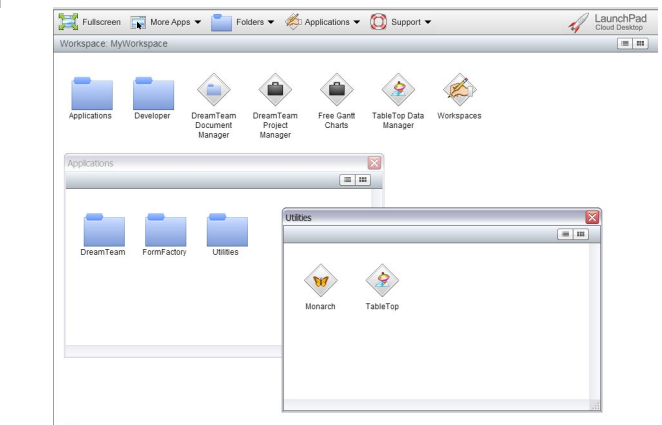

LaunchPad Apps

Project & Portfolio Management

The DreamTeam Project Manager offers enterprise grade project management for Azure. It's highly visual approach is ideal for professionals that require advanced project features including: Rich Gantt charts, timesheets, expense reporting, resource allocation, advanced portfolio reporting and a host of other best-in-class capabilities. With Microsoft Project import, DreamTeam enables you to easily migrate projects to collaborative LaunchPad Workspaces.

Enterprise document collaboration

DreamTeam's Document Manager allows users to store and share documents securely in LaunchPad Workspaces. Manage and launch documents in a familiar desktop paradigm. Capabilities include versioning, desktop sync, and double click launch of virtual files using desktop applications.